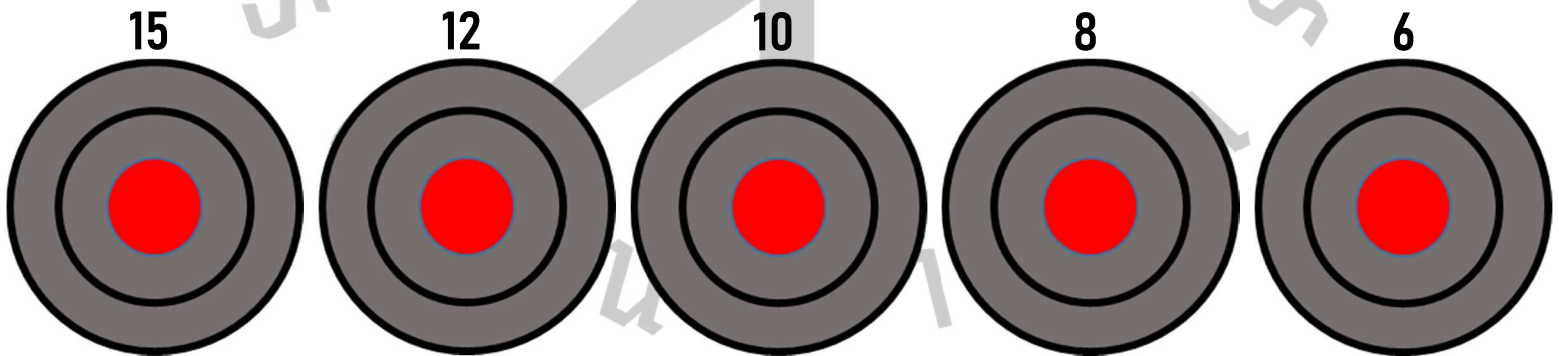

## SNIPER 21 DOT DRILL

ZERO CONFIRMATION  
2 SHOTS - 30 SECONDS

40 SECS - 3 ROUNDS / MAG CHANGE/ 2 ROUNDS

40 SECS - 5 ROUNDS SUPPORT SIDE [EYE, SHOULDER, AND TRIGGER FINGER]

STANDING TO PRONE [RIFLE STAGED, MAG IN, AND BOLT BACK]

LOW/HIGH READY TO PRONE [RIFLE IN HAND, MAG IN, AND BOLT BACK]