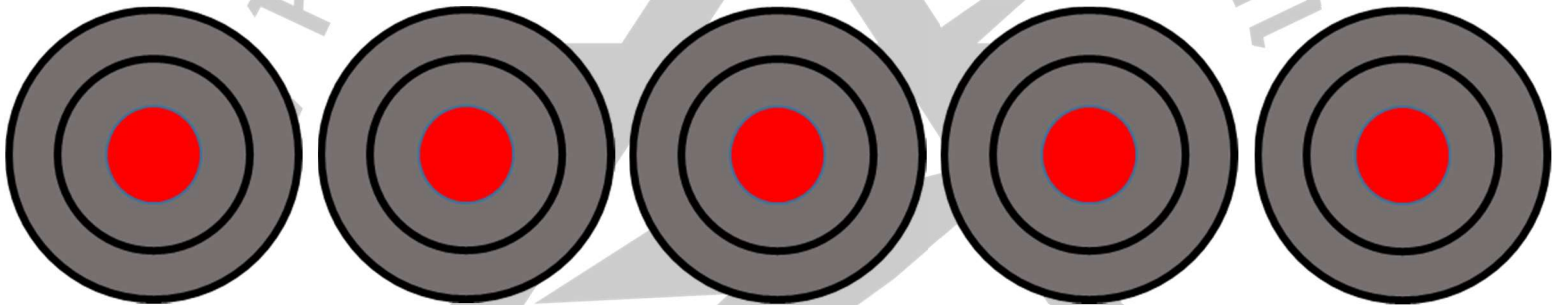

## SNIPER 21 DOT DRILL

ZERO CONFIRMATION  
2 SHOTS - 30 SECONDS

40 SECS - 3 ROUNDS / MAG CHANGE/ 2 ROUNDS

40 SECS - 5 ROUNDS SUPPORT SIDE [EYE, SHOULDER, AND TRIGGER FINGER]

STANDING TO PRONE [RIFLE STAGED, MAG IN, AND BOLT BACK]

LOW/HIGH READY TO PRONE [RIFLE IN HAND, MAG IN, AND BOLT BACK]